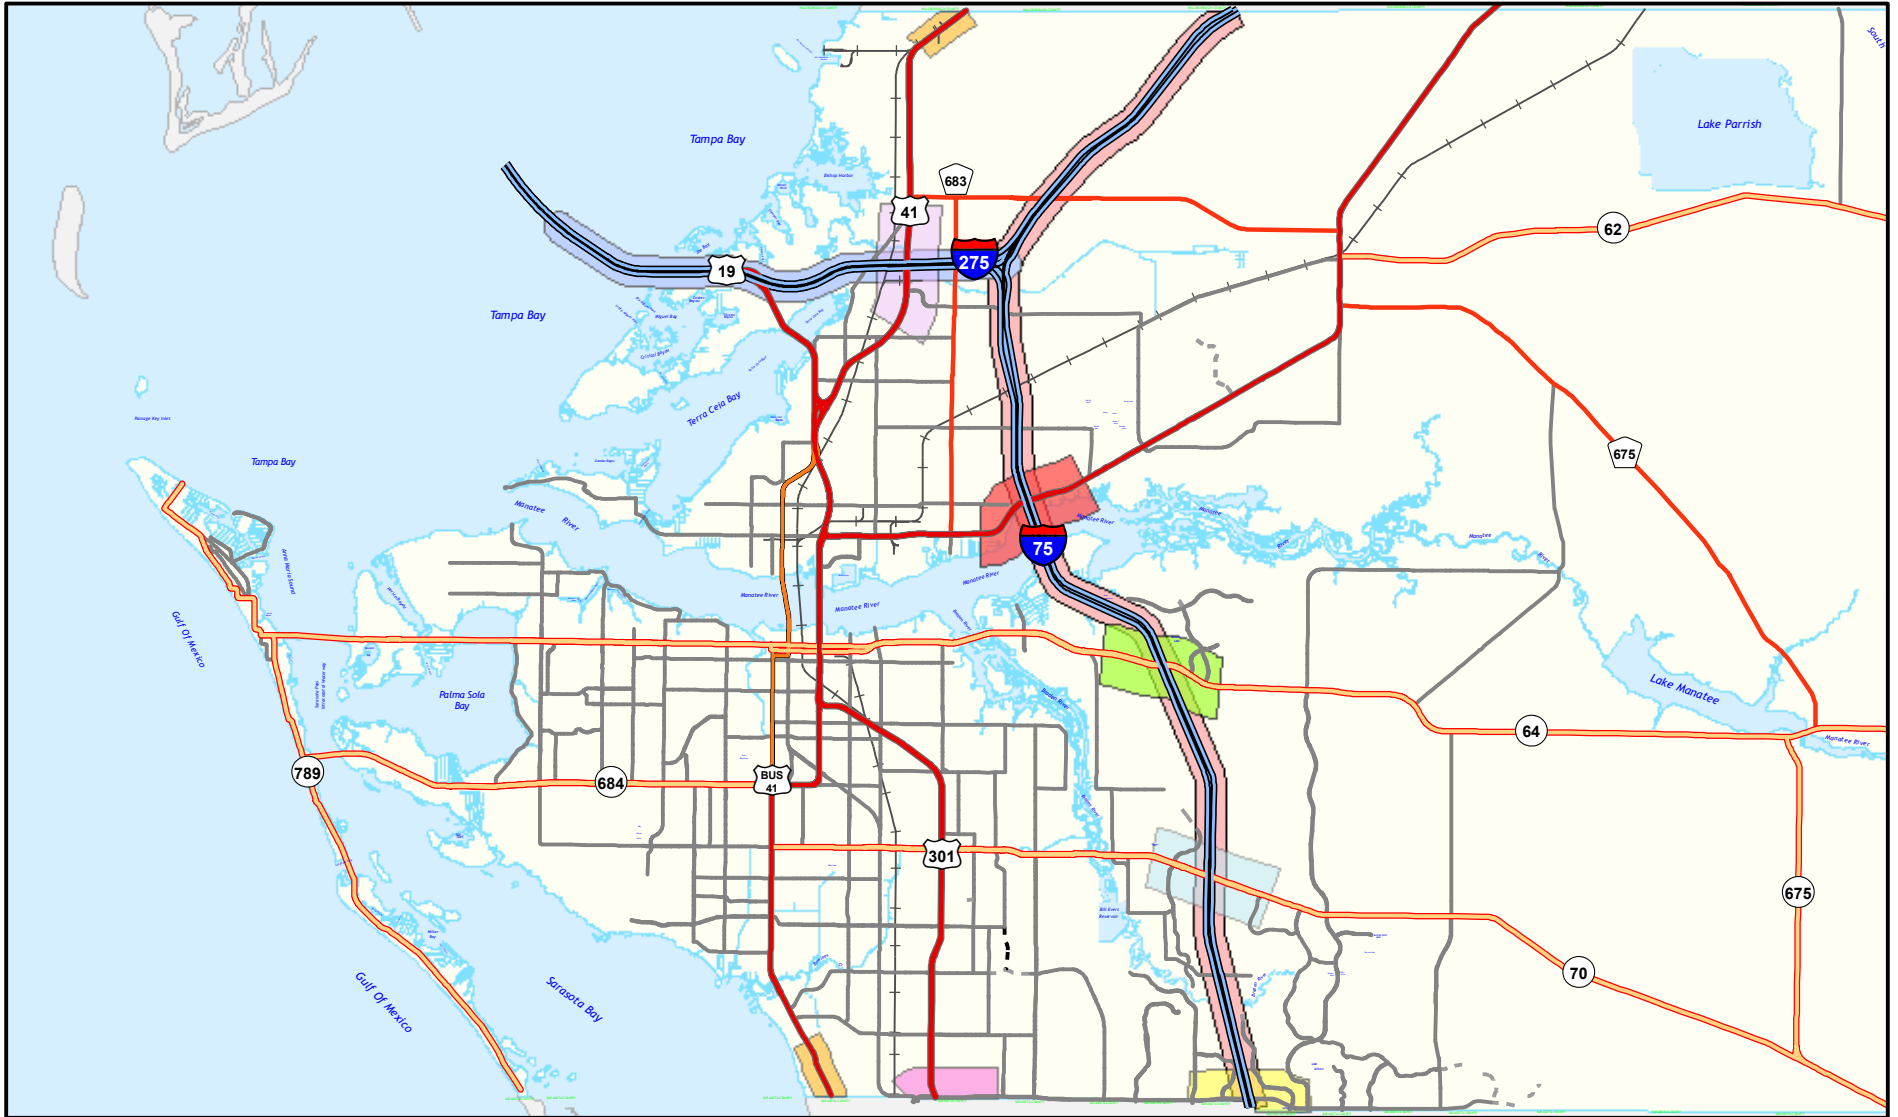

Entranceways to Manatee County

US 41	SR 70 at I-75
Interstate 275	US 301 at University Pkwy
Business 41 at I-275	University Pkwy at I-75
US 301 at I-75	Interstate 75
SR 64 at I-75	

Manatee County, FL

This map was developed by the Manatee County Land Information System program. It is provided for general reference, is subject to change, and is not warranted in any way. The information contained within is derived from several sources of varying quality and accuracy. Errors from non-coincidence of features from different sources may be present. The map shall not be transferred to any third party without the expressed permission of the Manatee County. Further, the Manatee County BOCC shall be held harmless for inappropriate or unintended uses of the information.

Source:
The data depicted in this map was provided by the Manatee County Board of County Commissioners and is a digital representation of Exhibit A Resolution R 91-284.